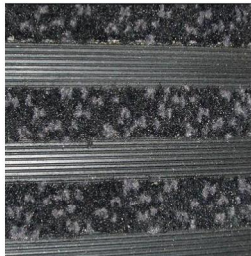

# BOARDWALK®

For interior use in everyday traffic environments ENTRANCE MATTING

everyday traffic

Boardwalk is an easy to install, primary barrier mat suitable for medium levels of foot and wheeled traffic eg in schools, offices and some high street shops. Due to its non-metallic nature, Boardwalk is ideal for use where electronic tagging systems operate.

Boardwalk comprises a moulded black or grey rubber base with 100% solution-dyed nylon wipers. The wipers are available in a wide range of colours to complement any design.

Boardwalk is available in 12mm thickness for recessing into a matwell or surface mounting when used with a suitable ramping strip.

Boardwalk is supplied in 2.0m x 0.5m modules and oversized for shaping and trimming on site. Boardwalk is manufactured to ISO 9001 and ISO14001 International Standards.

**Features:**

- Interior Use
- Closed Construction
- Moisture Removal
- Coarse Dirt Removal
- Suitable for High Heels
- Compatible with Electronic Tagging Systems
- Ease of Maintenance
- Easy to Install
- Quiet in Use
- Patented Worldwide

© Spectrum Floors 2010

Grey

Black