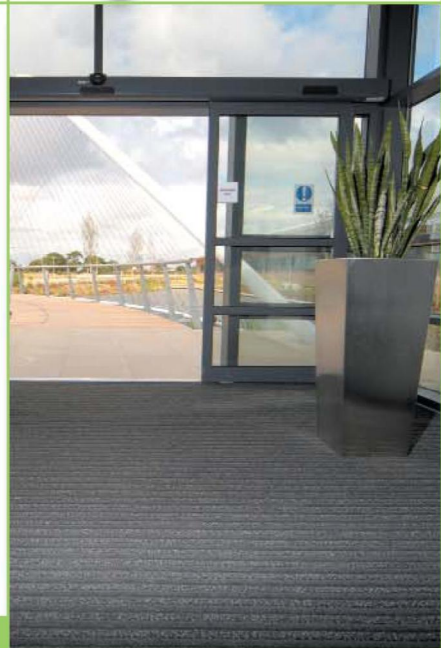

VALUE ENGINEERED

BOARDWALK®

For interior use in everyday traffic environments ENTRANCE MATTING

everyday traffic

Boardwalk is an easy to install, primary barrier mat suitable for medium levels of foot and wheeled traffic eg in schools, offices and some high street shops. Due to its non-metallic nature, Boardwalk is ideal for use where electronic tagging systems operate.

Boardwalk comprises a moulded black or grey rubber base with 100% solution-dyed nylon wipers. The wipers are available in a wide range of colours to complement any design.

Boardwalk is available in 12mm thickness for recessing into a matwell or surface mounting when used with a suitable ramping strip.

Boardwalk is supplied in 2.0m x 0.5m modules and oversized for shaping and trimming on site. Boardwalk is manufactured to ISO 9001 and ISO14001 International Standards.

Features:

- Interior Use
- Closed Construction
- Moisture Removal
- Coarse Dirt Removal
- Suitable for High Heels
- Compatible with Electronic Tagging Systems
- Ease of Maintenance
- Easy to Install
- Quiet in Use
- Patented Worldwide

© Spectrum Floors 2010