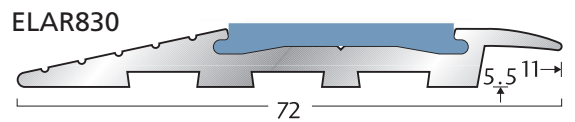

colour availability

DISTRIBUTED BY

quality
innovation
experience
service