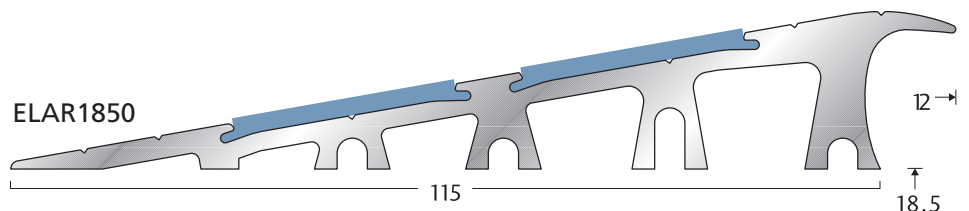

colour availability

DISTRIBUTED BY

quality
innovation
experience
service