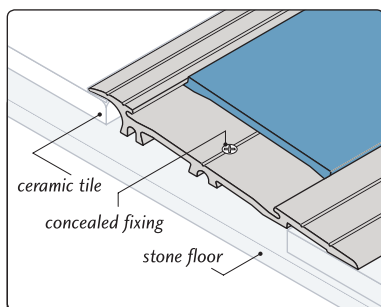

SPECTRUM ELITE TRIMS

Elite trims have been designed for use in the most demanding environments for safe and easy transition between adjoining floor coverings where frequent heavy foot and wheeled traffic can be expected e.g. railway stations, airports, transport interchanges, department stores and hospitals.

Elite trims comprise an aluminium base channel with the added feature of secret fixing and a choice of slip-resistant **Elite inserts**. Standard interior insert is available for interior dry conditions.

Available in 2.5m lengths.

We welcome your enquiry for free samples and complimentary technical advice. Please contact your local distributor or Freecall 1800 888 256

typical example

ELAR950 ceramic tile to stone floor
 Note: shown with gap between profile and ceramic tile to allow for natural expansion.